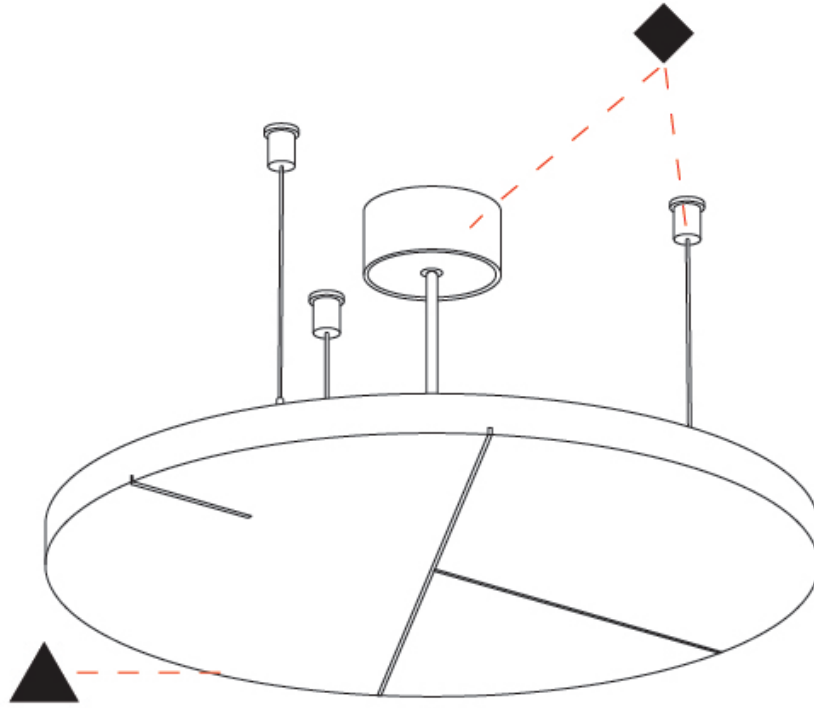

Ø446mm 17 ⁹/₁₆"

GLORIOUS ACOUSTIC LIGHT PANEL SUSPENSION

A300712-

PROJECT

TYPE

SPECIFIER

QUANTITY

DATE